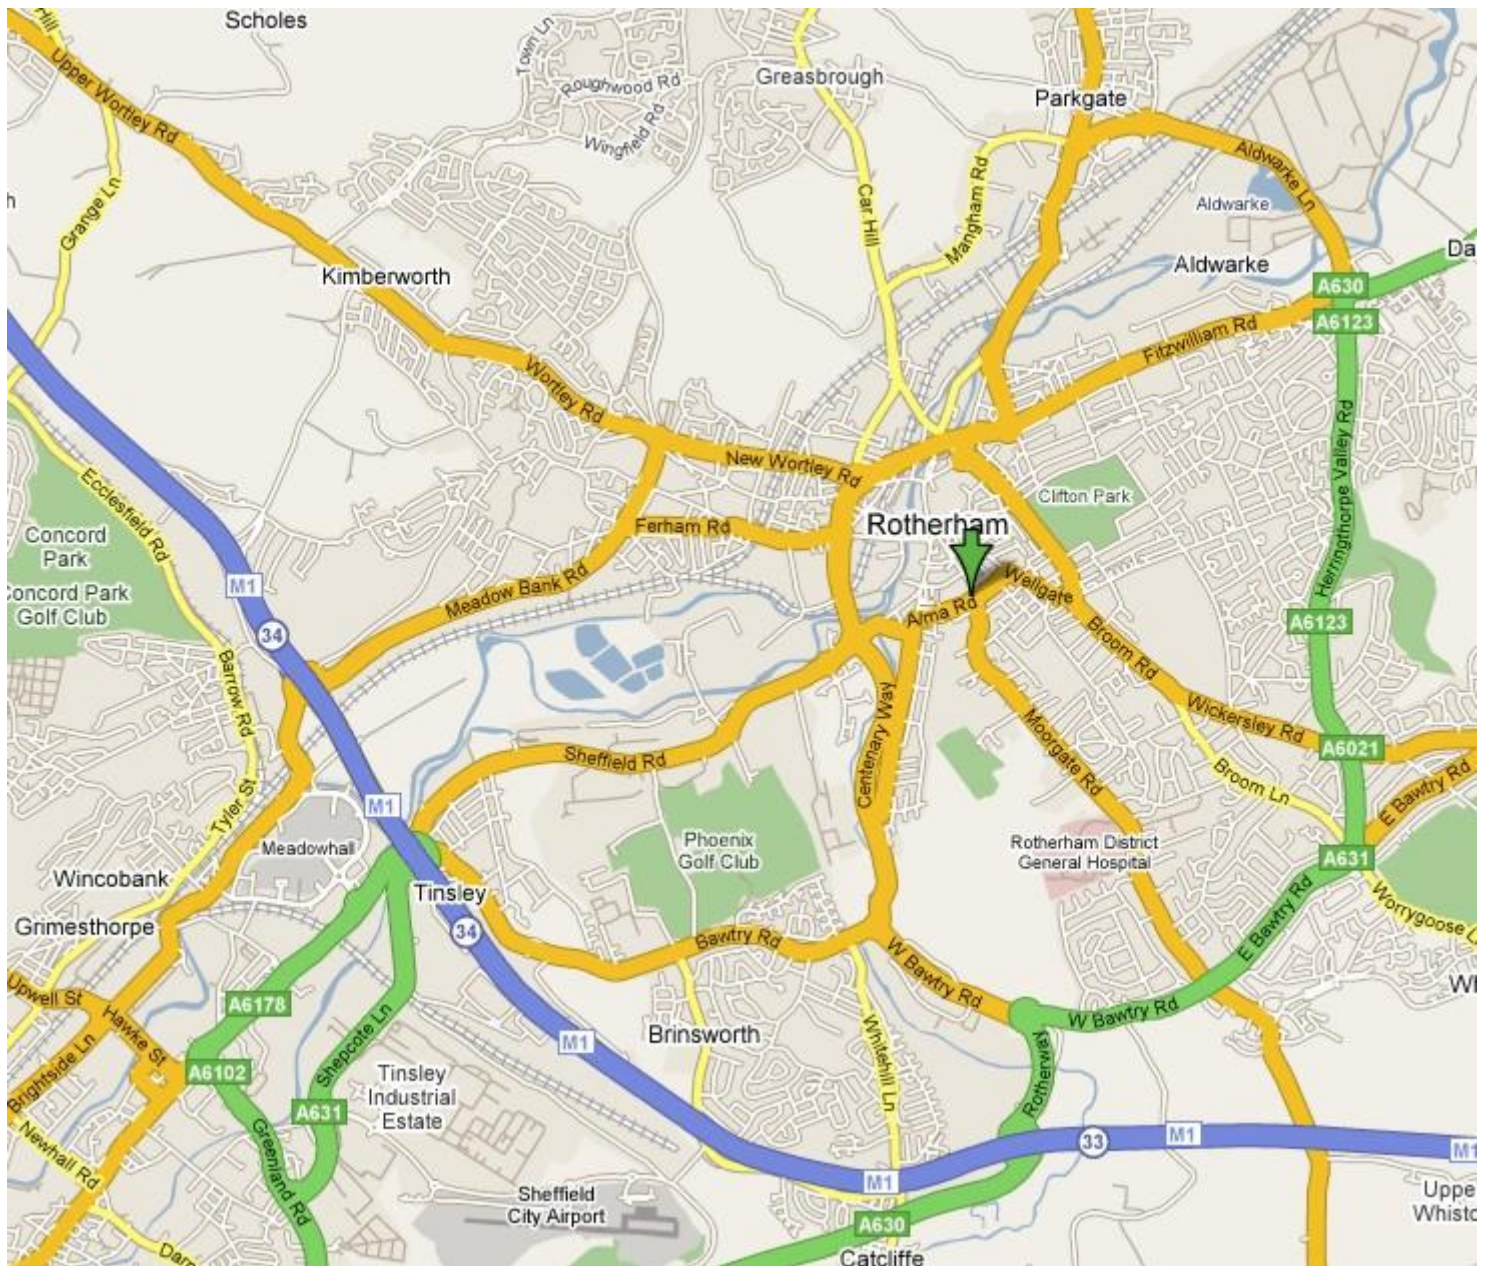

AJ Training

Moorgate Crofts Business Centre
Alma Road
South Grove
Rotherham
S60 2DH

Tel: 01709 331224
Email: info@ajtraining.net