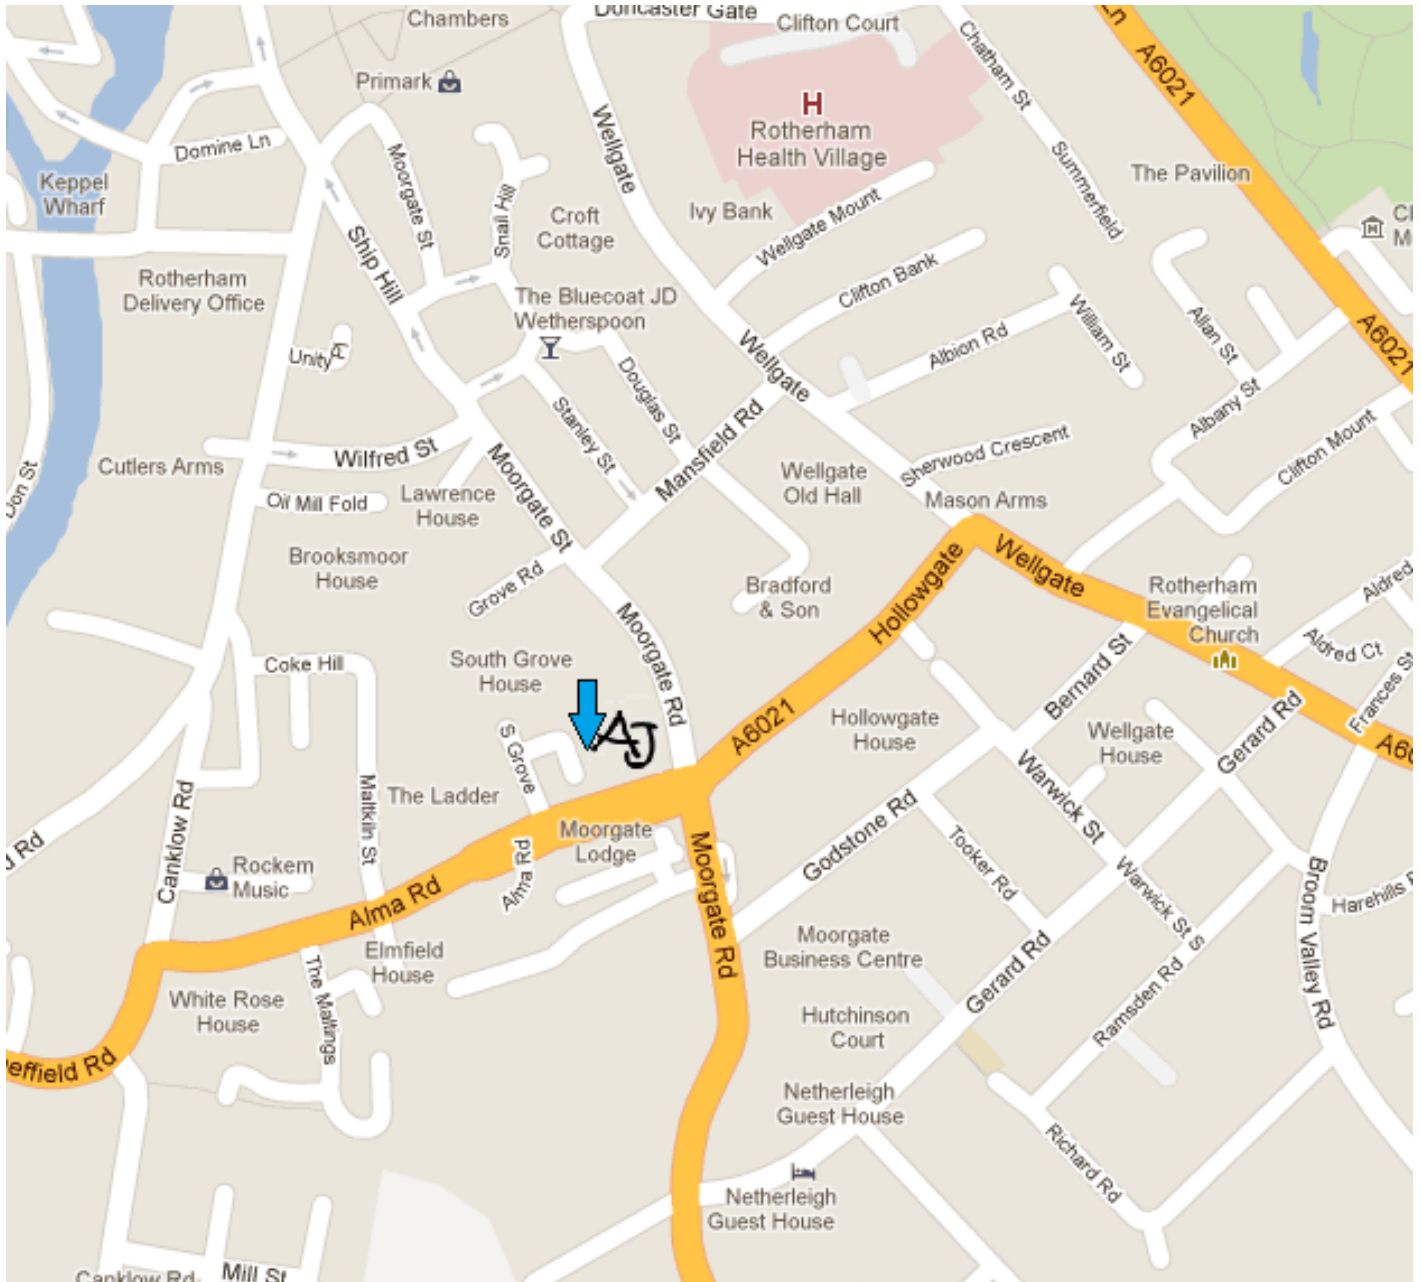

AJ Training

Moorgate Crofts Business Centre
Alma Road
South Grove
Rotherham
S60 2DH

Tel: 01709 331224
Email: info@ajtraining.net